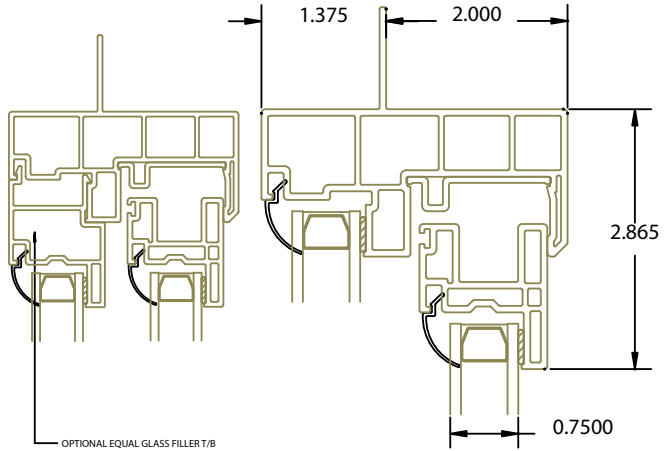

WEATHERVANE
WINDOWS

SERIES:	VANTAGE I
PRODUCT:	HORIZONTAL SLIDER
FILE NAME:	V1 SL XSECT

Horizontal Section

Vertical Section