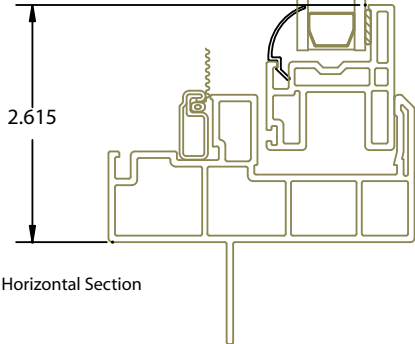

WEATHERVANE
WINDOWS

SERIES:	VANTAGE I
PRODUCT:	HORIZONTAL SLIDER
FILE NAME:	V1 SL XSECT

Horizontal Section

Vertical Section