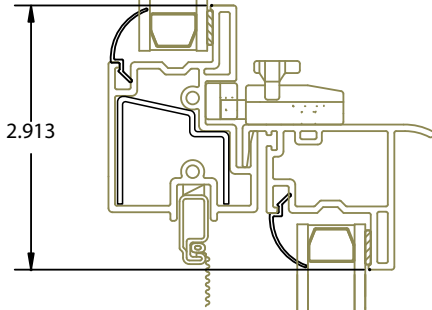

WEATHERVANE
WINDOWS

SERIES:	VANTAGE I
PRODUCT:	HORIZONTAL SLIDER
FILE NAME:	V1 SL XSECT

Horizontal Section

Vertical Section