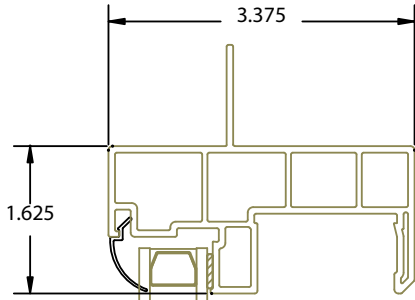

WEATHERVANE
WINDOWS

SERIES:	VANTAGE I
PRODUCT:	HORIZONTAL SLIDER
FILE NAME:	V1 SL XSECT

Horizontal Section

Vertical Section