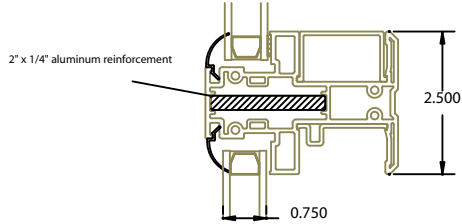

SERIES:	VANTAGE I
PRODUCT:	SINGLE HUNG W/TRANSOM
FILE NAME:	V1 SHT XSECT

Vertical Section