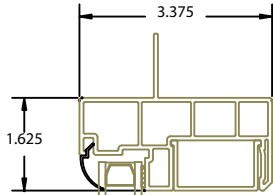

SERIES:	VANTAGE I
PRODUCT:	SINGLE HUNG W/TRANSOM
FILE NAME:	V1 SHT XSECT

Vertical Section